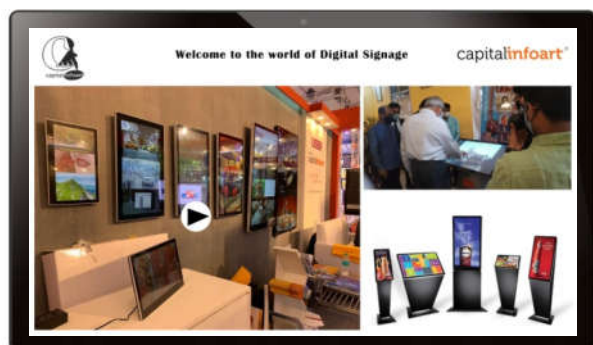

Kiosk Solutions

LED Signage

A wide range of Interactive Kiosk Solutions developed and fabricated in Mixed Medium and are 100% handcrafted with ethnic look and feel. The fabricated stands comes with individual Logo customisation feature for Branding Purpose. The colour and look are also customised for wide range of application as per requirements.

capitalinfoart[®]
Creative digital display solution
www.capitalsignage.com

CREATIVE
DIGITAL DISPLAY
SOLUTIONS

Android Digital Signage | Wall Mount Digital Signage | Interactive Kiosk
Bar-Type Signage | Interactive Digital Monitor | Interactive White Board
Table Top Android Signage | Double Side Android Glass Kiosk | LED Wall
LED Controller | Industrial PC | Cloud Management Application

24" ANDROID DIGITAL SIGNAGE with CLOUD CMS

System	CPU	RK3288 Quad Core	CI-2402T
	RAM	2GB	
	Internal memory	16GB	
	Operation system	Android 8.1	
	Touch screen	10-Point Capacitive Touch	
Display	Panel	24" LED Powered LCD Panel	
	Resolution	1920*1080	
	Viewing Angle	85/85/85/85(L/R/U/D)	
	Contrast Ratio	800:1	
	Luminance	250 cdm ²	
	Aspect Ratio	16:9	
Network	WiFi	802.11b/g/n	
	Ethernet	RJ-45 (10 / 100 Mbps)	
	Bluetooth	Bluetooth 4.0	
Interface	Card Slot	SD Card, Support up to 32GB	
	USB	1 x Mini USB OTG, USB host 2.0 x 3	
	Power Jack	DC Power Input	
	HDMI	HDMI Output	
	Earphone	3.5mm	
Media	Video Format	MPEG-1,MPEG-2,MPEG-4,H.265,H.264,VC-1,VP8	
	Audio Format	MP3/WMA/AAC etc.	
	Photo	JPEG, JPG, PNG, GIF, etc	
Other	Speaker	2x3 W	
	Camera	2.0 M/P, Front Camera	
	VESA Mount	100mm x 100mm	
	Microphone	Yes	
	Language	Multi-language	
	Working Temp	0--40degree	
Accessories	Adapter	Adapter,12V/4A	
	User manual	Yes	
	Stand	Yes (Table Top)	
Dimension	Product Size	580mm x 349.2mm x 32.5mm (L x W x H)	
	Net Weight	4.8 kg	